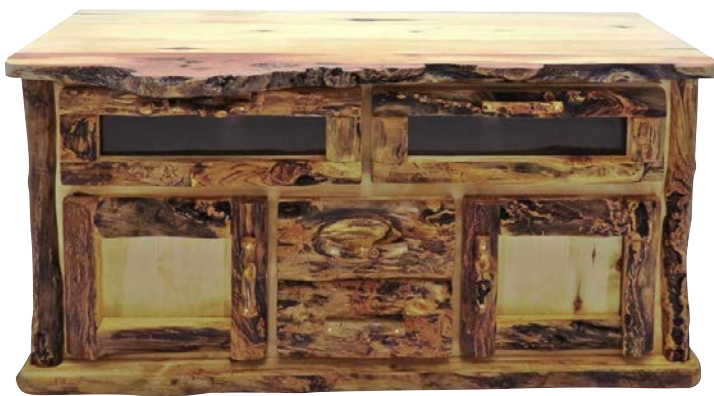

*Wyoming Collection reclaimed wood cabinets*

*Wyoming Collection reclaimed wood 3 drawer, 2-door vanity with copper sink and faucet*

*Beetle Kill Pine Display for a Wyoming Park Visitor's Center*

*Wyoming Collection Bunk Bed*

*Aspen Grizzly 9' Dining Table with Wild Stump base*

*Aspen Grizzly Octagon Table with Wild Stump Base*

*Extra Gnarly 60" TV Center*

*Extra Gnarly Three Drawer File Cabinet*

*Blue Pine Beetle Kill Dining Chair*